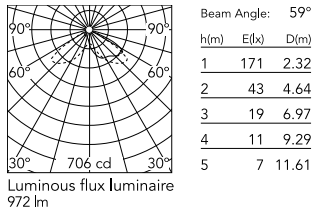

Physical

Colour	Grey
Orientation	Adjustable
Longitudinal tilting (°)	146
Net weight (kg)	2.28
Package height (mm)	135
Package width (mm)	190
Package length (mm)	315
Package volume (m3)	0.01
IP internal	65

Download

[Mounting instructions](#) PDF

Photometric Files

[LDT / IES](#) ZIP

Technical Drawings

[2D](#) ZIP

[3D](#) ZIP

Schematic light drawing