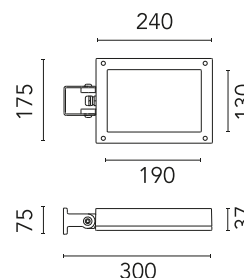

FLOS

FA52515806-310 Grey

Perseo 3 Street Optic Dimmable 1-10V

Designed by FLOS Outdoor, 2012

LED source included. Integrated power supply 220-240V ON/OFF and dimmable 1-10V or DALI. Fixing bracket included. Equipped with a M16x1.5 cable guide (for 4.5mm\varnothing<math><10\text{mm}</math> cables) and IP68 connector. To ensure the tightness of the cable guide it's recommended to use flexible electric cables suitable for exterior use. Optional accessories: protruding arm for walls; feet and arms to install the luminaire on a mast; wall-washer visor and anti-vandalism protection lid. Extraclear transparent glass.

Are you a professional and your project needs consulting and support?

[BOOK AN APPOINTMENT](#)

Main specifications

EAN	8054793647623
Mounting	Wall, Ground
Light source type	LED
Light sources included	Yes
LED type	Power LED
Number of lamps	1
System power (W)	20
Source flux (lm)	2232
Lumen Output (lm)	972

Physical

Colour	Grey
Orientation	Adjustable
Longitudinal tilting (°)	146
Net weight (kg)	2.28
Package height (mm)	135
Package width (mm)	190
Package length (mm)	315
Package volume (m3)	0.01
IP internal	65

Accessories & Power Supply

OPTIONAL Pole

FA24806

Pole Ø76 mm h 3500 mm(with Base)

OPTIONAL Accessory

F990E00A000

S.P.D. (SURGE PROTECTION DEVICE)

OPTIONAL Bracket