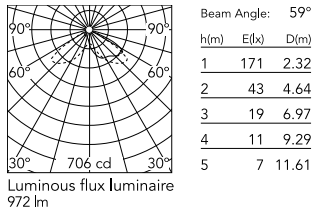

Schematic light drawing