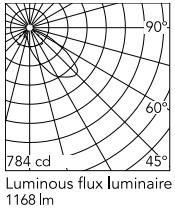

Physical

Colour	Anthracite
Orientation	Adjustable
Longitudinal tilting (°)	146
Net weight (kg)	2.28
Package height (mm)	135
Package width (mm)	190
Package length (mm)	315
Package volume (m3)	0.01
IP internal	65

Download

[Mounting instructions](#) PDF

Photometric Files

[LDT / IES](#) ZIP

Technical Drawings

[2D](#) ZIP

[3D](#) ZIP

Schematic light drawing