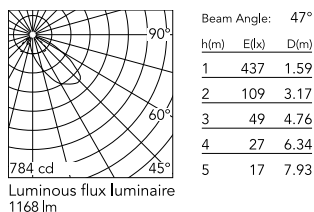

Schematic light drawing

Photometric

Lighting type	Direct
Light distribution	Asymmetric
CCT (K)	2700
CRI>	80
Extreme cut off	No

Electrical

Insulation class	I
Frequency (Hz)	50/60
Main voltage (Vac)	220-240
Power supply	Integrated
Dimmable	No
Power supply type	Non Dimmable
Dimming interface	Not Dimmable
Emergency	No

Notes

Please check with your referent person in our Front Office if a code modification is needed to meet the required certification compliance

Ecodesign and Energy Labelling

This product contains a light source of energy efficiency class D

Replaceable (LED only) light source by a professional

Replaceable control gear by a professional