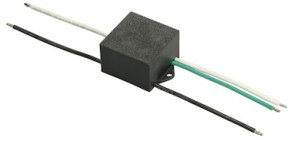

## Accessories & Power Supply

OPTIONAL  
Pole

FA25006

Pole Ø76 mm h 3500 mm (+500 mm In-ground)

OPTIONAL  
Accessory

F990E00A000

S.P.D. (SURGE PROTECTION DEVICE)

OPTIONAL  
Bracket