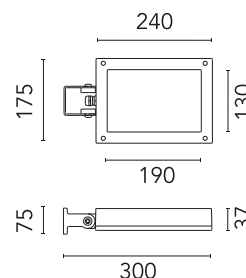

FLOS

FA52515618 Deep Brown

Perseo 3 Asymmetric Optic

Designed by FLOS Outdoor, 2012

LED source included. Integrated power supply 220-240V ON/OFF and dimmable 1-10V or DALI. Fixing bracket included. Equipped with a M16x1.5 cable guide (for 4.5mm$\lt\mathit{0}$$\lt;10\text{mm}$ cables) and IP68 connector. To ensure the tightness of the cable guide it's recommended to use flexible electric cables suitable for exterior use. Optional accessories: protruding arm for walls; feet and arms to install the luminaire on a mast; wall-washer visor and anti-vandalism protection lid. Extraclear transparent glass.

Physical

Colour	Deep Brown
Orientation	Adjustable
Longitudinal tilting (°)	146
Net weight (kg)	2.28
Package height (mm)	135
Package width (mm)	190
Package length (mm)	315
Package volume (m3)	0.01
IP internal	65