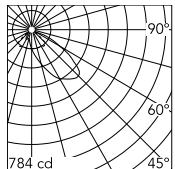

Physical

Colour	Deep Brown
Orientation	Adjustable
Longitudinal tilting (°)	146
Net weight (kg)	2.28
Package height (mm)	135
Package width (mm)	190
Package length (mm)	315
Package volume (m3)	0.01
IP internal	65

Download

[Mounting instructions](#)  PDF

Photometric Files

[LDT / IES](#)  ZIP

Technical Drawings

[2D](#)  ZIP

[3D](#)  ZIP

Schematic light drawing

h(m)	E(lx)	D(m)
1	437	1.59
2	109	3.17
3	49	4.76
4	27	6.34
5	17	7.93

Luminous flux luminaire
1168 lm

Photometric

Lighting type	Direct
Light distribution	Asymmetric
CCT (K)	2700
CRI>	80
Extreme cut off	No

Electrical