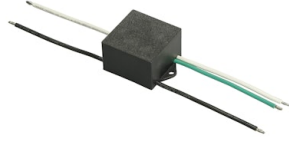

FLOS

FA52515618 Deep Brown

Perseo 3 Asymmetric Optic

Designed by FLOS Outdoor, 2012

LED source included. Integrated power supply 220-240V ON/OFF and dimmable 1-10V or DALI. Fixing bracket included. Equipped with a M16x1.5 cable guide (for 4.5mm$\lt\mathit{0}$$\lt;10\text{mm}$ cables) and IP68 connector. To ensure the tightness of the cable guide it's recommended to use flexible electric cables suitable for exterior use. Optional accessories: protruding arm for walls; feet and arms to install the luminaire on a mast; wall-washer visor and anti-vandalism protection lid. Extraclear transparent glass.

Accessories & Power Supply

OPTIONAL
Pole

FA414006

Pole Ø 102 mm h 4000 mm With
Base

OPTIONAL
Accessory

F990E00A000

S.P.D. (SURGE PROTECTION
DEVICE)

OPTIONAL
Pole