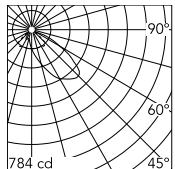

Physical

Colour	Forest Green
Orientation	Adjustable
Longitudinal tilting (°)	146
Net weight (kg)	2.28
Package height (mm)	135
Package width (mm)	190
Package length (mm)	315
Package volume (m3)	0.01
IP internal	65

Download

[Mounting instructions](#)  PDF

Photometric Files

[LDT / IES](#)  ZIP

Technical Drawings

[2D](#)  ZIP

[3D](#)  ZIP

Schematic light drawing

h(m)	E(lx)	D(m)
1	437	1.59
2	109	3.17
3	49	4.76
4	27	6.34
5	17	7.93

Photometric

Lighting type	Direct
Light distribution	Asymmetric
CCT (K)	2700
CRI>	80
Extreme cut off	No

Electrical

Insulation class	I
Frequency (Hz)	50/60
Main voltage (Vac)	220-240
Power supply	Integrated
Dimmable	No
Power supply type	Non Dimmable
Dimming interface	Not Dimmable
Emergency	No