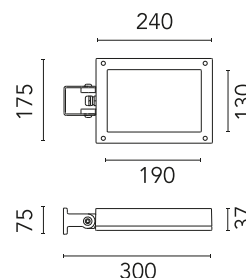

## Perseo 3 Asymmetric Optic

Designed by FLOS Outdoor, 2012

LED source included. Integrated power supply 220-240V ON/OFF and dimmable 1-10V or DALI. Fixing bracket included. Equipped with a M16x1.5 cable guide (for 4.5mm<math>\phi</math><math><10\text{mm}</math> cables) and IP68 connector. To ensure the tightness of the cable guide it's recommended to use flexible electric cables suitable for exterior use. Optional accessories: protruding arm for walls; feet and arms to install the luminaire on a mast; wall-washer visor and anti-vandalism protection lid. Extraclear transparent glass.

### Physical

Colour	Forest Green
Orientation	Adjustable
Longitudinal tilting (°)	146
Net weight (kg)	2.28
Package height (mm)	135
Package width (mm)	190
Package length (mm)	315
Package volume (m3)	0.01
IP internal	65