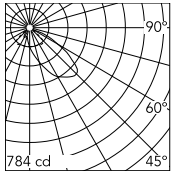

Physical

Colour	Anthracite
Orientation	Adjustable
Longitudinal tilting (°)	146
Net weight (kg)	2.28
Package height (mm)	135
Package width (mm)	190
Package length (mm)	315
Package volume (m3)	0.01
IP internal	65

Download

[Mounting instructions](#) PDF

Photometric Files

[LDT / IES](#) ZIP

Technical Drawings

[2D](#) ZIP

[3D](#) ZIP

Schematic light drawing

h(m)	E(lx)	D(m)
1	437	1.59
2	109	3.17
3	49	4.76
4	27	6.34
5	17	7.93

Luminous flux luminaire
1168 lm

Photometric

Lighting type	Direct
Light distribution	Asymmetric
CCT (K)	2700
CRI>	80
Extreme cut off	No

Electrical