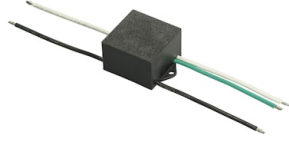

FLOS

FA52515630-300 Black

Perseo 3 Asymmetric Optic Dimmable Dali

Designed by FLOS Outdoor, 2012

LED source included. Integrated power supply 220-240V ON/OFF and dimmable 1-10V or DALI. Fixing bracket included. Equipped with a M16x1.5 cable guide (for 4.5mm\varnothing<math><10\text{mm}</math> cables) and IP68 connector. To ensure the tightness of the cable guide it's recommended to use flexible electric cables suitable for exterior use. Optional accessories: protruding arm for walls; feet and arms to install the luminaire on a mast; wall-washer visor and anti-vandalism protection lid. Extraclear transparent glass.

Accessories & Power Supply

OPTIONAL Pole

FA24806

Pole Ø76 mm h 3500 mm(with Base)

OPTIONAL Accessory

F990E00A000

S.P.D. (SURGE PROTECTION DEVICE)

OPTIONAL Pole

FA24833

Pole Ø76 mm h 3500 mm(with Base)

OPTIONAL Pole

FA25006

Pole Ø76 mm h 3500 mm (+500 mm In-ground)

OPTIONAL Bracket

FA22806

Pole Bracket Franco 1/Perseo 3 Ø 60 mm 500 mm Double