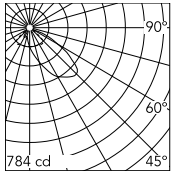

Schematic light drawing

h(m)	E(lx)	D(m)
1	437	1.59
2	109	3.17
3	49	4.76
4	27	6.34
5	17	7.93

Luminous flux Luminaire
1168 lm

Photometric

Lighting type	Direct
Light distribution	Asymmetric
CCT (K)	2700
CRI>	80
Extreme cut off	No

Electrical

Insulation class	I
Frequency (Hz)	50/60
Main voltage (Vac)	220-240
Power supply	Integrated
Dimmable	Yes
Power supply type	Dimmable DALI 1
Dimming interface	Dimmer Integrated
Emergency	No