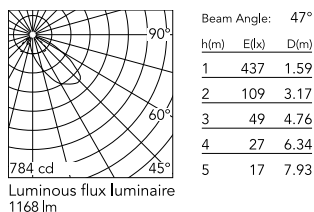

Schematic light drawing

Photometric

Lighting type	Direct
Light distribution	Asymmetric
CCT (K)	2700
CRI>	80
Extreme cut off	No

Electrical

Insulation class	I
Frequency (Hz)	50/60
Main voltage (Vac)	220-240
Power supply	Integrated
Dimmable	Yes
Power supply type	Dimmable DALI 1
Dimming interface	Dimmer Integrated
Emergency	No

Ecodesign and Energy Labelling

This product contains a light source of energy efficiency class D

Replaceable (LED only) light source by a professional

Replaceable control gear by a professional

Notes

Please check with your referent person in our Front Office if a code modification is needed to meet the required certification compliance