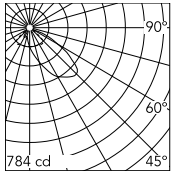

Physical

Colour	White
Orientation	Adjustable
Longitudinal tilting (°)	146
Net weight (kg)	2.28
Package height (mm)	135
Package width (mm)	190
Package length (mm)	315
Package volume (m3)	0.01
IP internal	65

Download

[Mounting instructions](#)  PDF

Photometric Files

[LDT / IES](#)  ZIP

Technical Drawings

[2D](#)  ZIP

[3D](#)  ZIP

Schematic light drawing

Beam Angle: 47°

h(m)	E(lx)	D(m)
1	437	1.59
2	109	3.17
3	49	4.76
4	27	6.34
5	17	7.93

Luminous flux luminaire
1168 lm

Photometric

Lighting type	Direct
Light distribution	Asymmetric
CCT (K)	2700
CRI>	80
Extreme cut off	No