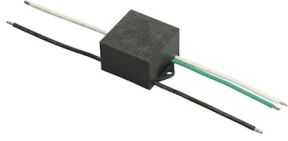

FLOS

FA52515633-310 Anthracite

Perseo 3 Asymmetric Optic Dimmable 1-10V

Designed by FLOS Outdoor, 2012

LED source included. Integrated power supply 220-240V ON/OFF and dimmable 1-10V or DALI. Fixing bracket included. Equipped with a M16x1.5 cable guide (for 4.5mmϕ<math><10\text{mm}</math> cables) and IP68 connector. To ensure the tightness of the cable guide it's recommended to use flexible electric cables suitable for exterior use. Optional accessories: protruding arm for walls; feet and arms to install the luminaire on a mast; wall-washer visor and anti-vandalism protection lid. Extraclear transparent glass.

Accessories & Power Supply

OPTIONAL
Accessory

F990E00A000

S.P.D. (SURGE PROTECTION
DEVICE)

OPTIONAL
Pole

FA24833

Pole Ø76 mm h 3500 mm(with
Base)

OPTIONAL
Bracket