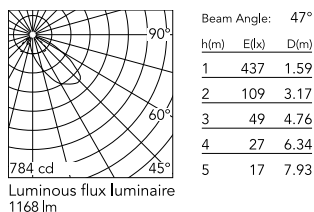

Physical

| | |
|--------------------------|------------|
| Colour | Anthracite |
| Orientation | Adjustable |
| Longitudinal tilting (°) | 146 |
| Net weight (kg) | 2.28 |
| Package height (mm) | 135 |
| Package width (mm) | 190 |
| Package length (mm) | 315 |
| Package volume (m3) | 0.01 |
| IP internal | 65 |

Download

[Mounting instructions](#) PDF

Photometric Files

[LDT / IES](#) ZIP

Technical Drawings

[2D](#) ZIP

[3D](#) ZIP

Schematic light drawing