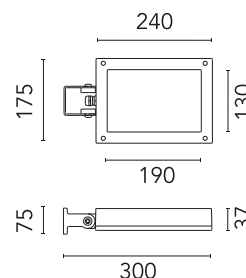

FLOS

FA52515630-310 Black

Perseo 3 Asymmetric Optic Dimmable 1-10V

Designed by FLOS Outdoor, 2012

LED source included. Integrated power supply 220-240V ON/OFF and dimmable 1-10V or DALI. Fixing bracket included. Equipped with a M16x1.5 cable guide (for 4.5mm\varnothing<math><10\text{mm}</math> cables) and IP68 connector. To ensure the tightness of the cable guide it's recommended to use flexible electric cables suitable for exterior use. Optional accessories: protruding arm for walls; feet and arms to install the luminaire on a mast; wall-washer visor and anti-vandalism protection lid. Extraclear transparent glass.

Physical

Colour	Black
Orientation	Adjustable
Longitudinal tilting (°)	146
Net weight (kg)	2.28
Package height (mm)	135
Package width (mm)	190
Package length (mm)	315
Package volume (m3)	0.01
IP internal	65