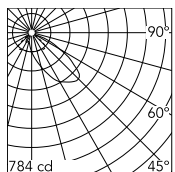

Physical

Colour	Black
Orientation	Adjustable
Longitudinal tilting (°)	146
Net weight (kg)	2.28
Package height (mm)	135
Package width (mm)	190
Package length (mm)	315
Package volume (m3)	0.01
IP internal	65

Download

[Mounting instructions](#) PDF

Photometric Files

[LDT / IES](#) ZIP

Technical Drawings

[2D](#) ZIP

[3D](#) ZIP

Schematic light drawing