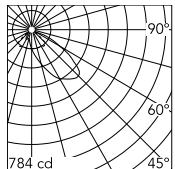

Schematic light drawing

h(m)	E(lx)	D(m)
1	437	1.59
2	109	3.17
3	49	4.76
4	27	6.34
5	17	7.93

Photometric

Lighting type	Direct
Light distribution	Asymmetric
CCT (K)	2700
CRI>	80
Extreme cut off	No

Electrical

Insulation class	I
Frequency (Hz)	50/60
Main voltage (Vac)	220-240
Power supply	Integrated
Dimmable	Yes
Power supply type	Dimmable 1-10V
Dimming interface	Dimmer Integrated
Emergency	No