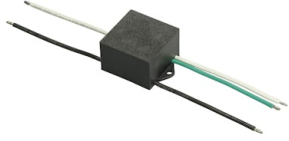

## Accessories & Power Supply

OPTIONAL  
Accessory

F990E00A000

S.P.D. (SURGE PROTECTION  
DEVICE)

OPTIONAL  
Pole

FA24806

Pole Ø76 mm h 3500 mm(with  
Base)

OPTIONAL  
Accessory