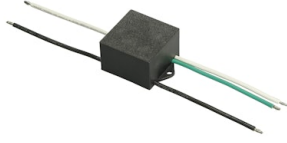

Accessories & Power Supply

OPTIONAL
Pole

FA25033

Pole Ø76 mm h 3500 mm (+500 mm In-ground)

OPTIONAL
Accessory

F990E00A000

S.P.D. (SURGE PROTECTION DEVICE)

OPTIONAL
Pole

FA24806

Pole Ø76 mm h 3500 mm (with Base)

OPTIONAL
Pole

FA414506

Pole Ø 102 mm h 4000 mm (+500 mm In-ground)

OPTIONAL
Bracket

FA22306

Pole Bracket Franco 1/Perseo 3 Ø 102 mm 500 mm Single