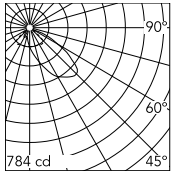

Physical

Colour	Grey
Orientation	Adjustable
Longitudinal tilting (°)	146
Net weight (kg)	2.28
Package height (mm)	135
Package width (mm)	190
Package length (mm)	315
Package volume (m3)	0.01
IP internal	65

Download

[Mounting instructions](#)  PDF

Photometric Files

[LDT / IES](#)  ZIP

Technical Drawings

[2D](#)  ZIP

[3D](#)  ZIP

Schematic light drawing