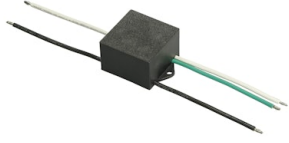

FLOS

FA52515601-310 White

Perseo 3 Asymmetric Optic Dimmable 1-10V

Designed by FLOS Outdoor, 2012

LED source included. Integrated power supply 220-240V ON/OFF and dimmable 1-10V or DALI. Fixing bracket included. Equipped with a M16x1.5 cable guide (for 4.5mm\varnothing<math><10\text{mm}</math> cables) and IP68 connector. To ensure the tightness of the cable guide it's recommended to use flexible electric cables suitable for exterior use. Optional accessories: protruding arm for walls; feet and arms to install the luminaire on a mast; wall-washer visor and anti-vandalism protection lid. Extraclear transparent glass.

Accessories & Power Supply

OPTIONAL
Accessory

F990E00A000

S.P.D. (SURGE PROTECTION
DEVICE)

OPTIONAL
Pole

FA24806

Pole Ø76 mm h 3500 mm(with
Base)

OPTIONAL
Pole