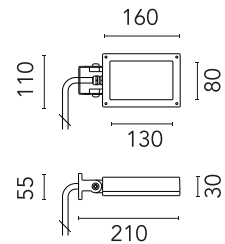

## Perseo 2 Opal

Designed by FLOS Outdoor, 2012

LED source included. Integrated electrical power supply 220-240V ON- OFF. Fixing bracket included. Equipped with a 700 mm protruding section of neoprene cable and a kit with crimpable connectors and adhesive heat-shrinkable sleeves that guarantee the tightness of the connection. Optional accessories: ground spike; feet for ground mounting and arms for wall mounting (IP68 connector included). Frosted glass.

### Physical

Colour	Anthracite
Orientation	Adjustable
Longitudinal tilting (°)	200
Net weight (kg)	0.97
Package height (mm)	85
Package width (mm)	140
Package length (mm)	235
IP internal	65