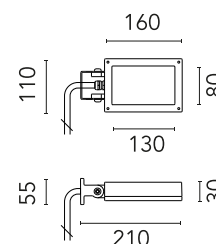

FLOS

FA52515030 Black

Perseo 2 Opal

Designed by FLOS Outdoor, 2012

LED source included. Integrated electrical power supply 220-240V ON- OFF. Fixing bracket included. Equipped with a 700 mm protruding section of neoprene cable and a kit with crimpable connectors and adhesive heat-shrinkable sleeves that guarantee the tightness of the connection. Optional accessories: ground spike; feet for ground mounting and arms for wall mounting (IP68 connector included). Frosted glass.

Physical

Colour	Black
Orientation	Adjustable
Longitudinal tilting (°)	200
Net weight (kg)	0.97
Package height (mm)	85
Package width (mm)	140
Package length (mm)	235
IP internal	65

Download

[Mounting instructions](#)