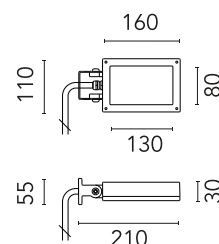

LED source included. Integrated electrical power supply 220-240V ON- OFF. Fixing bracket included. Equipped with a 700 mm protruding section of neoprene cable and a kit with crimpable connectors and adhesive heat-shrinkable sleeves that guarantee the tightness of the connection. Optional accessories: ground spike; feet for ground mounting and arms for wall mounting (IP68 connector included). Frosted glass.

Are you a professional and your project needs consulting and support?

[BOOK AN APPOINTMENT](#)