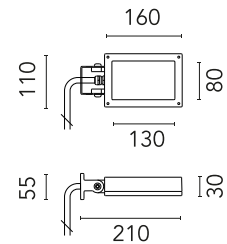

FLOS

FA52515012 Forest Green

Perseo 2 Opal

Designed by FLOS Outdoor, 2012

LED source included. Integrated electrical power supply 220-240V ON- OFF. Fixing bracket included. Equipped with a 700 mm protruding section of neoprene cable and a kit with crimpable connectors and adhesive heat-shrinkable sleeves that guarantee the tightness of the connection. Optional accessories: ground spike; feet for ground mounting and arms for wall mounting (IP68 connector included). Frosted glass.

Are you a professional and your project needs consulting and support?

[BOOK AN APPOINTMENT](#)

Main specifications

EAN	8054793646930
Mounting	Wall, Ground
Environments	Outdoor wet location
Light source type	LED
Light sources included	Yes
LED type	Power LED
Number of lamps	1
System power (W)	11
Source flux (lm)	1114
Lumen Output (lm)	580

Physical

Colour	Forest Green
Orientation	Adjustable
Longitudinal tilting (°)	200
Net weight (kg)	0.97
Package height (mm)	85
Package width (mm)	140
Package length (mm)	235
IP internal	65

Download

Mounting instructions

Ecodesign and Energy Labelling

This product contains a light source of energy efficiency class E

Photometric

Lighting type	Direct
Light distribution	Symmetric
CCT (K)	2700
CRI>	80
Beam angle C0-180 (°)	88
Beam angle C90-270 (°)	100
Extreme cut off	No