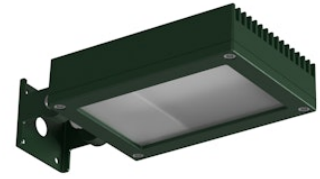

FLOS

FA52515012 Forest Green

Perseo 2 Opal

Designed by FLOS Outdoor, 2012

LED source included. Integrated electrical power supply 220-240V ON- OFF. Fixing bracket included. Equipped with a 700 mm protruding section of neoprene cable and a kit with crimpable connectors and adhesive heat-shrinkable sleeves that guarantee the tightness of the connection. Optional accessories: ground spike; feet for ground mounting and arms for wall mounting (IP68 connector included). Frosted glass.

Are you a professional and your project needs consulting and support?

[BOOK AN APPOINTMENT](#)

Main specifications

EAN	8054793646930
Mounting	Wall, Ground
Environments	Outdoor wet location
Light source type	LED
Light sources included	Yes
LED type	Power LED
Number of lamps	1
System power (W)	11
Source flux (lm)	1114
Lumen Output (lm)	580

Physical

Colour	Forest Green
Orientation	Adjustable
Longitudinal tilting (°)	200
Net weight (kg)	0.97
Package height (mm)	85
Package width (mm)	140
Package length (mm)	235
IP internal	65

Download

Mounting instructions