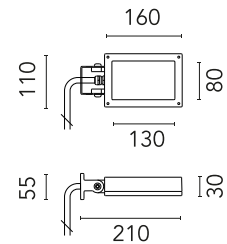

FLOS

FA52515006 Grey

Perseo 2 Opal

Designed by FLOS Outdoor, 2012

LED source included. Integrated electrical power supply 220-240V ON- OFF. Fixing bracket included. Equipped with a 700 mm protruding section of neoprene cable and a kit with crimpable connectors and adhesive heat-shrinkable sleeves that guarantee the tightness of the connection. Optional accessories: ground spike; feet for ground mounting and arms for wall mounting (IP68 connector included). Frosted glass.

Are you a professional and your project needs consulting and support?

[BOOK AN APPOINTMENT](#)

Main specifications

EAN	8054793646923
Mounting	Wall, Ground
Environments	Outdoor wet location
Light source type	LED
Light sources included	Yes
LED type	Power LED
Number of lamps	1
System power (W)	11
Source flux (lm)	1114
Lumen Output (lm)	580

Physical

Colour	Grey
Orientation	Adjustable
Longitudinal tilting (°)	200
Net weight (kg)	0.97
Package height (mm)	85
Package width (mm)	140
Package length (mm)	235
IP internal	65

Download

[Mounting instructions](#)  ZIP

Ecodesign and Energy Labelling

This product contains a light source of energy efficiency class E

Photometric

Lighting type	Direct
Light distribution	Symmetric
CCT (K)	2700
CRI>	80
Beam angle C0-180 (°)	88
Beam angle C90-270 (°)	100
Extreme cut off	No