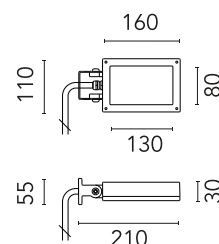

Main specifications

EAN	8054793646916
Mounting	Wall, Ground
Environments	Outdoor wet location
Light source type	LED
Light sources included	Yes
LED type	Power LED
Number of lamps	1
System power (W)	11
Source flux (lm)	1114
Lumen Output (lm)	580

Physical

Colour	White
Orientation	Adjustable
Longitudinal tilting (°)	200
Net weight (kg)	0.97
Package height (mm)	85
Package width (mm)	140
Package length (mm)	235
IP internal	65

Download

Mounting instructions

Ecodesign and Energy Labelling

This product contains a light source of energy efficiency class E

Replaceable (LED only) light source by a professional

Replaceable control gear by a professional