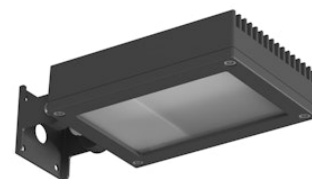

FLOS

FA52503333 Anthracite

Perseo 2 Opal

Designed by FLOS Outdoor, 2012

LED source included. Integrated electrical power supply 220-240V ON- OFF. Fixing bracket included. Equipped with a 700 mm protruding section of neoprene cable and a kit with crimpable connectors and adhesive heat-shrinkable sleeves that guarantee the tightness of the connection. Optional accessories: ground spike; feet for ground mounting and arms for wall mounting (IP68 connector included). Frosted glass.

Are you a professional and your project needs consulting and support?

[BOOK AN APPOINTMENT](#)

Main specifications

EAN	8054793641720
Mounting	Wall, Ground
Environments	Outdoor wet location
Light source type	LED
Light sources included	Yes
LED type	Power LED
Number of lamps	1
System power (W)	11
Source flux (lm)	1198
Lumen Output (lm)	624

Physical

Colour	Anthracite
Orientation	Adjustable
Longitudinal tilting (°)	200
Net weight (kg)	0.97
Package height (mm)	85
Package width (mm)	140
Package length (mm)	235
IP internal	65

Download

[Mounting instructions](#)  PDF