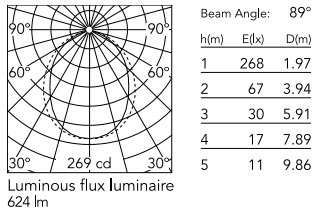

Physical

Colour	Anthracite
Orientation	Adjustable
Longitudinal tilting (°)	200
Net weight (kg)	0.97
Package height (mm)	85
Package width (mm)	140
Package length (mm)	235
IP internal	65

Download

[Mounting instructions](#)  PDF

Photometric Files

[LDT / IES](#)  ZIP

Technical Drawings

[2D](#)  ZIP

[3D](#)  ZIP

Schematic light drawing

Photometric

Lighting type	Direct
Light distribution	Symmetric
CCT (K)	3000
CRI>	80
Beam angle C0-180 (°)	88
Beam angle C90-270 (°)	100
Extreme cut off	No