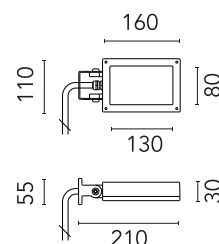

FLOS

FA52503333 Anthracite

Perseo 2 Opal

Designed by FLOS Outdoor, 2012

LED source included. Integrated electrical power supply 220-240V ON- OFF. Fixing bracket included. Equipped with a 700 mm protruding section of neoprene cable and a kit with crimpable connectors and adhesive heat-shrinkable sleeves that guarantee the tightness of the connection. Optional accessories: ground spike; feet for ground mounting and arms for wall mounting (IP68 connector included). Frosted glass.

Physical

Colour	Anthracite
Orientation	Adjustable
Longitudinal tilting (°)	200
Net weight (kg)	0.97
Package height (mm)	85
Package width (mm)	140
Package length (mm)	235
IP internal	65

Download

[Mounting instructions](#)  PDF