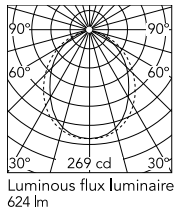

Physical

Colour	Black
Orientation	Adjustable
Longitudinal tilting (°)	200
Net weight (kg)	0.97
Package height (mm)	85
Package width (mm)	140
Package length (mm)	235
IP internal	65

Download

[Mounting instructions](#)  ZIP

Photometric Files

[LDT / IES](#)  ZIP

Technical Drawings

[2D](#)  ZIP

[3D](#)  ZIP

Schematic light drawing

Beam Angle: 89°

h(m)	E(lx)	D(m)
1	268	1.97
2	67	3.94
3	30	5.91
4	17	7.89
5	11	9.86

Luminous flux luminaire
624 lm

Photometric

Lighting type	Direct
Light distribution	Symmetric
CCT (K)	3000
CRI>	80
Beam angle C0-180 (°)	88
Beam angle C90-270 (°)	100
Extreme cut off	No

Electrical

Insulation class	I
Frequency (Hz)	50/60
Main voltage (Vac)	220-240
Power supply	Integrated
Dimmable	No
Power supply type	Non Dimmable
Dimming interface	Not Dimmable
Emergency	No