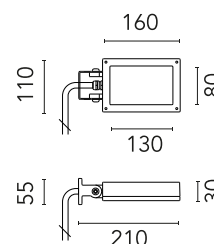

FLOS

FA52503330 Black

Perseo 2 Opal

Designed by FLOS Outdoor, 2012

LED source included. Integrated electrical power supply 220-240V ON- OFF. Fixing bracket included. Equipped with a 700 mm protruding section of neoprene cable and a kit with crimpable connectors and adhesive heat-shrinkable sleeves that guarantee the tightness of the connection. Optional accessories: ground spike; feet for ground mounting and arms for wall mounting (IP68 connector included). Frosted glass.

Physical

Colour	Black
Orientation	Adjustable
Longitudinal tilting (°)	200
Net weight (kg)	0.97
Package height (mm)	85
Package width (mm)	140
Package length (mm)	235
IP internal	65

Download

[Mounting instructions](#)  ZIP