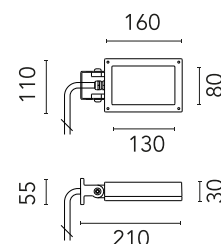

FLOS

FA52503318 Deep Brown

Perseo 2 Opal

Designed by FLOS Outdoor, 2012

LED source included. Integrated electrical power supply 220-240V ON- OFF. Fixing bracket included. Equipped with a 700 mm protruding section of neoprene cable and a kit with crimpable connectors and adhesive heat-shrinkable sleeves that guarantee the tightness of the connection. Optional accessories: ground spike; feet for ground mounting and arms for wall mounting (IP68 connector included). Frosted glass.

Physical

Colour	Deep Brown
Orientation	Adjustable
Longitudinal tilting (°)	200
Net weight (kg)	0.97
Package height (mm)	85
Package width (mm)	140
Package length (mm)	235
IP internal	65

Download

[Mounting instructions](#)  ZIP