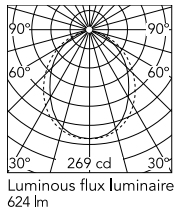

Physical

Colour	Deep Brown
Orientation	Adjustable
Longitudinal tilting (°)	200
Net weight (kg)	0.97
Package height (mm)	85
Package width (mm)	140
Package length (mm)	235
IP internal	65

Download

[Mounting instructions](#)  ZIP

Photometric Files

[LDT / IES](#)  ZIP

Technical Drawings

[2D](#)  ZIP

[3D](#)  ZIP

Schematic light drawing

Photometric

Lighting type	Direct
Light distribution	Symmetric
CCT (K)	3000
CRI>	80
Beam angle C0-180 (°)	88
Beam angle C90-270 (°)	100
Extreme cut off	No