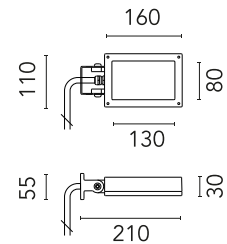

FLOS

FA52503312 Forest Green

Perseo 2 Opal

Designed by FLOS Outdoor, 2012

LED source included. Integrated electrical power supply 220-240V ON- OFF. Fixing bracket included. Equipped with a 700 mm protruding section of neoprene cable and a kit with crimpable connectors and adhesive heat-shrinkable sleeves that guarantee the tightness of the connection. Optional accessories: ground spike; feet for ground mounting and arms for wall mounting (IP68 connector included). Frosted glass.

Are you a professional and your project needs consulting and support?

[BOOK AN APPOINTMENT](#)

Main specifications

EAN	8054793641690
Mounting	Wall, Ground
Environments	Outdoor wet location
Light source type	LED
Light sources included	Yes
LED type	Power LED
Number of lamps	1
System power (W)	11
Source flux (lm)	1198
Lumen Output (lm)	624

Physical

Colour	Forest Green
Orientation	Adjustable
Longitudinal tilting (°)	200
Net weight (kg)	0.97
Package height (mm)	85
Package width (mm)	140
Package length (mm)	235
IP internal	65

Download

[Mounting instructions](#)  PDF