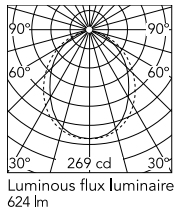

Physical

Colour	Forest Green
Orientation	Adjustable
Longitudinal tilting (°)	200
Net weight (kg)	0.97
Package height (mm)	85
Package width (mm)	140
Package length (mm)	235
IP internal	65

Download

[Mounting instructions](#)  PDF

Photometric Files

[LDT / IES](#)  ZIP

Technical Drawings

[2D](#)  ZIP

[3D](#)  ZIP

Schematic light drawing

h(m)	E(lx)	D(m)
1	268	1.97
2	67	3.94
3	30	5.91
4	17	7.89
5	11	9.86

Photometric

Lighting type	Direct
Light distribution	Symmetric
CCT (K)	3000
CRI>	80
Beam angle C0-180 (°)	88
Beam angle C90-270 (°)	100
Extreme cut off	No

Electrical

Insulation class	I
Frequency (Hz)	50/60
Main voltage (Vac)	220-240
Power supply	Integrated
Dimmable	No
Power supply type	Non Dimmable
Dimming interface	Not Dimmable
Emergency	No