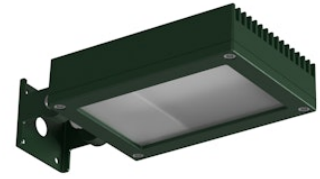

FLOS

FA52503312 Forest Green

Perseo 2 Opal

Designed by FLOS Outdoor, 2012

LED source included. Integrated electrical power supply 220-240V ON- OFF. Fixing bracket included. Equipped with a 700 mm protruding section of neoprene cable and a kit with crimpable connectors and adhesive heat-shrinkable sleeves that guarantee the tightness of the connection. Optional accessories: ground spike; feet for ground mounting and arms for wall mounting (IP68 connector included). Frosted glass.

Are you a professional and your project needs consulting and support?

[BOOK AN APPOINTMENT](#)

Main specifications

EAN	8054793641690
Mounting	Wall, Ground
Environments	Outdoor wet location
Light source type	LED
Light sources included	Yes
LED type	Power LED
Number of lamps	1
System power (W)	11
Source flux (lm)	1198
Lumen Output (lm)	624

Physical

Colour	Forest Green
Orientation	Adjustable
Longitudinal tilting (°)	200
Net weight (kg)	0.97
Package height (mm)	85
Package width (mm)	140
Package length (mm)	235
IP internal	65

Download

[Mounting instructions](#)  PDF