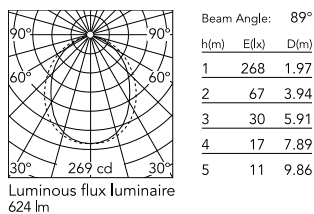

Physical

Colour	White
Orientation	Adjustable
Longitudinal tilting (°)	200
Net weight (kg)	0.97
Package height (mm)	85
Package width (mm)	140
Package length (mm)	235
IP internal	65

Download

[Mounting instructions](#)  ZIP

Photometric Files

[LDT / IES](#)  ZIP

Technical Drawings

[2D](#)  ZIP

[3D](#)  ZIP

Schematic light drawing

Photometric

Lighting type	Direct
Light distribution	Symmetric
CCT (K)	3000
CRI>	80
Beam angle C0-180 (°)	88
Beam angle C90-270 (°)	100
Extreme cut off	No