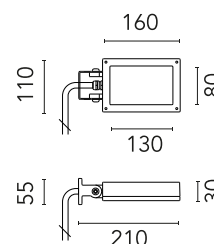

FLOS

FA52503301 White

Perseo 2 Opal

Designed by FLOS Outdoor, 2012

LED source included. Integrated electrical power supply 220-240V ON- OFF. Fixing bracket included. Equipped with a 700 mm protruding section of neoprene cable and a kit with crimpable connectors and adhesive heat-shrinkable sleeves that guarantee the tightness of the connection. Optional accessories: ground spike; feet for ground mounting and arms for wall mounting (IP68 connector included). Frosted glass.

Physical

Colour	White
Orientation	Adjustable
Longitudinal tilting (°)	200
Net weight (kg)	0.97
Package height (mm)	85
Package width (mm)	140
Package length (mm)	235
IP internal	65

Download

[Mounting instructions](#)  ZIP