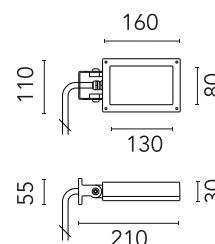

FLOS

FA52503233 Anthracite

Perseo 2 Opal

Designed by FLOS Outdoor, 2012

LED source included. Integrated electrical power supply 220-240V ON- OFF. Fixing bracket included. Equipped with a 700 mm protruding section of neoprene cable and a kit with crimpable connectors and adhesive heat-shrinkable sleeves that guarantee the tightness of the connection. Optional accessories: ground spike; feet for ground mounting and arms for wall mounting (IP68 connector included). Frosted glass.

Physical

Colour	Anthracite
Orientation	Adjustable
Longitudinal tilting (°)	200
Net weight (kg)	0.97
Package height (mm)	85
Package width (mm)	140
Package length (mm)	235
IP internal	65

Download

[Mounting instructions](#) PDF