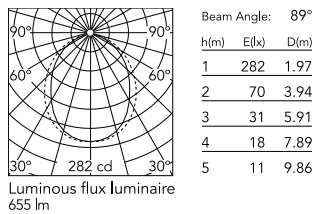

Physical

Colour	Anthracite
Orientation	Adjustable
Longitudinal tilting (°)	200
Net weight (kg)	0.97
Package height (mm)	85
Package width (mm)	140
Package length (mm)	235
IP internal	65

Download

[Mounting instructions](#) PDF

Photometric Files

[LDT / IES](#) ZIP

Technical Drawings

[2D](#) ZIP

[3D](#) ZIP

Schematic light drawing

Photometric

Lighting type	Direct
Light distribution	Symmetric
CCT (K)	4000
CRI>	80
Beam angle C0-180 (°)	88
Beam angle C90-270 (°)	100
Extreme cut off	No