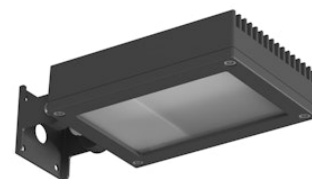

FLOS

FA52503233 Anthracite

Perseo 2 Opal

Designed by FLOS Outdoor, 2012

LED source included. Integrated electrical power supply 220-240V ON- OFF. Fixing bracket included. Equipped with a 700 mm protruding section of neoprene cable and a kit with crimpable connectors and adhesive heat-shrinkable sleeves that guarantee the tightness of the connection. Optional accessories: ground spike; feet for ground mounting and arms for wall mounting (IP68 connector included). Frosted glass.

Are you a professional and your project needs consulting and support?

[BOOK AN APPOINTMENT](#)

Main specifications

EAN	8054793641669
Mounting	Wall, Ground
Environments	Outdoor wet location
Light source type	LED
Light sources included	Yes
LED type	Power LED
Number of lamps	1
System power (W)	11
Source flux (lm)	1258
Lumen Output (lm)	655

Physical

Colour	Anthracite
Orientation	Adjustable
Longitudinal tilting (°)	200
Net weight (kg)	0.97
Package height (mm)	85
Package width (mm)	140
Package length (mm)	235
IP internal	65

Download

[Mounting instructions](#) PDF