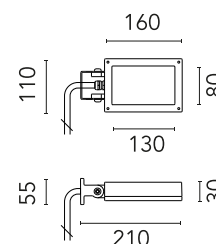

FLOS

FA52503230 Black

Perseo 2 Opal

Designed by FLOS Outdoor, 2012

LED source included. Integrated electrical power supply 220-240V ON- OFF. Fixing bracket included. Equipped with a 700 mm protruding section of neoprene cable and a kit with crimpable connectors and adhesive heat-shrinkable sleeves that guarantee the tightness of the connection. Optional accessories: ground spike; feet for ground mounting and arms for wall mounting (IP68 connector included). Frosted glass.

Physical

Colour	Black
Orientation	Adjustable
Longitudinal tilting (°)	200
Net weight (kg)	0.97
Package height (mm)	85
Package width (mm)	140
Package length (mm)	235
IP internal	65

Download

[Mounting instructions](#)  ZIP