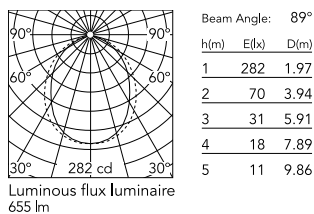

Physical

Colour	Black
Orientation	Adjustable
Longitudinal tilting (°)	200
Net weight (kg)	0.97
Package height (mm)	85
Package width (mm)	140
Package length (mm)	235
IP internal	65

Download

[Mounting instructions](#)  ZIP

Photometric Files

[LDT / IES](#)  ZIP

Technical Drawings

[2D](#)  ZIP

[3D](#)  ZIP

Schematic light drawing

Photometric

Lighting type	Direct
Light distribution	Symmetric
CCT (K)	4000
CRI>	80
Beam angle C0-180 (°)	88
Beam angle C90-270 (°)	100
Extreme cut off	No