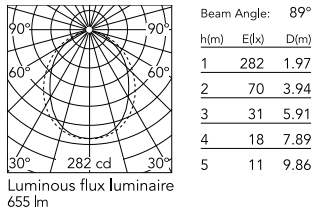

Physical

Colour	Deep Brown
Orientation	Adjustable
Longitudinal tilting (°)	200
Net weight (kg)	0.97
Package height (mm)	85
Package width (mm)	140
Package length (mm)	235
IP internal	65

Download

[Mounting instructions](#)  ZIP

Photometric Files

[LDT / IES](#)  ZIP

Technical Drawings

[2D](#)  ZIP

[3D](#)  ZIP

Schematic light drawing

Photometric

Lighting type	Direct
Light distribution	Symmetric
CCT (K)	4000
CRI>	80
Beam angle C0-180 (°)	88
Beam angle C90-270 (°)	100
Extreme cut off	No