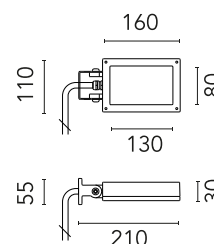

FLOS

FA52503218 Deep Brown

Perseo 2 Opal

Designed by FLOS Outdoor, 2012

LED source included. Integrated electrical power supply 220-240V ON- OFF. Fixing bracket included. Equipped with a 700 mm protruding section of neoprene cable and a kit with crimpable connectors and adhesive heat-shrinkable sleeves that guarantee the tightness of the connection. Optional accessories: ground spike; feet for ground mounting and arms for wall mounting (IP68 connector included). Frosted glass.

Physical

Colour	Deep Brown
Orientation	Adjustable
Longitudinal tilting (°)	200
Net weight (kg)	0.97
Package height (mm)	85
Package width (mm)	140
Package length (mm)	235
IP internal	65

Download

[Mounting instructions](#)  ZIP