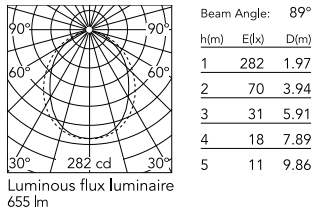

Physical

Colour	Forest Green
Orientation	Adjustable
Longitudinal tilting (°)	200
Net weight (kg)	0.97
Package height (mm)	85
Package width (mm)	140
Package length (mm)	235
IP internal	65

Download

[Mounting instructions](#)  PDF

Photometric Files

[LDT / IES](#)  ZIP

Technical Drawings

[2D](#)  ZIP

[3D](#)  ZIP

Schematic light drawing

Photometric

Lighting type	Direct
Light distribution	Symmetric
CCT (K)	4000
CRI>	80
Beam angle C0-180 (°)	88
Beam angle C90-270 (°)	100
Extreme cut off	No