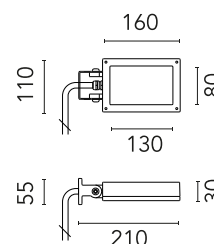

FLOS

FA52503212 Forest Green

Perseo 2 Opal

Designed by FLOS Outdoor, 2012

LED source included. Integrated electrical power supply 220-240V ON- OFF. Fixing bracket included. Equipped with a 700 mm protruding section of neoprene cable and a kit with crimpable connectors and adhesive heat-shrinkable sleeves that guarantee the tightness of the connection. Optional accessories: ground spike; feet for ground mounting and arms for wall mounting (IP68 connector included). Frosted glass.

Physical

Colour	Forest Green
Orientation	Adjustable
Longitudinal tilting (°)	200
Net weight (kg)	0.97
Package height (mm)	85
Package width (mm)	140
Package length (mm)	235
IP internal	65

Download

[Mounting instructions](#)  PDF