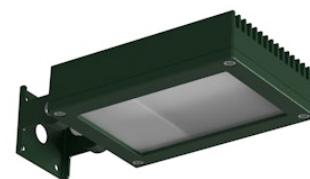

FLOS

FA52503212 Forest Green

Perseo 2 Opal

Designed by FLOS Outdoor, 2012

LED source included. Integrated electrical power supply 220-240V ON- OFF. Fixing bracket included. Equipped with a 700 mm protruding section of neoprene cable and a kit with crimpable connectors and adhesive heat-shrinkable sleeves that guarantee the tightness of the connection. Optional accessories: ground spike; feet for ground mounting and arms for wall mounting (IP68 connector included). Frosted glass.

Are you a professional and your project needs consulting and support?

[BOOK AN APPOINTMENT](#)

Main specifications

EAN	8054793641638
Mounting	Wall, Ground
Environments	Outdoor wet location
Light source type	LED
Light sources included	Yes
LED type	Power LED
Number of lamps	1
System power (W)	11
Source flux (lm)	1258
Lumen Output (lm)	655

Physical

Colour	Forest Green
Orientation	Adjustable
Longitudinal tilting (°)	200
Net weight (kg)	0.97
Package height (mm)	85
Package width (mm)	140
Package length (mm)	235
IP internal	65

Download

[Mounting instructions](#)  PDF