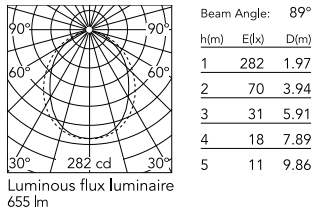

Physical

Colour	White
Orientation	Adjustable
Longitudinal tilting (°)	200
Net weight (kg)	0.97
Package height (mm)	85
Package width (mm)	140
Package length (mm)	235
IP internal	65

Download

[Mounting instructions](#)  ZIP

Photometric Files

[LDT / IES](#)  ZIP

Technical Drawings

[2D](#)  ZIP

[3D](#)  ZIP

Schematic light drawing

Photometric

Lighting type	Direct
Light distribution	Symmetric
CCT (K)	4000
CRI>	80
Beam angle C0-180 (°)	88
Beam angle C90-270 (°)	100
Extreme cut off	No