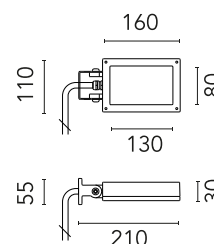

FLOS

FA52503201 White

Perseo 2 Opal

Designed by FLOS Outdoor, 2012

LED source included. Integrated electrical power supply 220-240V ON- OFF. Fixing bracket included. Equipped with a 700 mm protruding section of neoprene cable and a kit with crimpable connectors and adhesive heat-shrinkable sleeves that guarantee the tightness of the connection. Optional accessories: ground spike; feet for ground mounting and arms for wall mounting (IP68 connector included). Frosted glass.

Physical

Colour	White
Orientation	Adjustable
Longitudinal tilting (°)	200
Net weight (kg)	0.97
Package height (mm)	85
Package width (mm)	140
Package length (mm)	235
IP internal	65

Download

[Mounting instructions](#)  ZIP