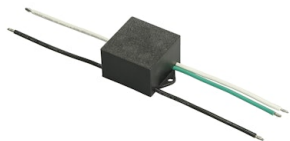

FLOS

FA52503201 White

Perseo 2 Opal

Designed by FLOS Outdoor, 2012

LED source included. Integrated electrical power supply 220-240V ON- OFF. Fixing bracket included. Equipped with a 700 mm protruding section of neoprene cable and a kit with crimpable connectors and adhesive heat-shrinkable sleeves that guarantee the tightness of the connection. Optional accessories: ground spike; feet for ground mounting and arms for wall mounting (IP68 connector included). Frosted glass.

Are you a professional and your project needs consulting and support?

[BOOK AN APPOINTMENT](#)

Main specifications

EAN	8054793641614
Mounting	Wall, Ground
Environments	Outdoor wet location
Light source type	LED
Light sources included	Yes
LED type	Power LED
Number of lamps	1
System power (W)	11
Source flux (lm)	1258
Lumen Output (lm)	655

Photometric Files

[LDT / IES](#)  ZIP

Technical Drawings

[2D](#)  ZIP

[3D](#)  ZIP

Schematic light drawing

Photometric

Lighting type	Direct
Light distribution	Symmetric
CCT (K)	4000
CRI>	80
Beam angle C0-180 (°)	88
Beam angle C90-270 (°)	100
Extreme cut off	No

Accessories & Power Supply

OPTIONAL
Accessory

F990E00A000

S.P.D. (SURGE PROTECTION
DEVICE)

OPTIONAL
Accessory

FA136

Ground Spike Aimer 1/Aimer
2/Aimer 3/Perseo 2

OPTIONAL
Accessory