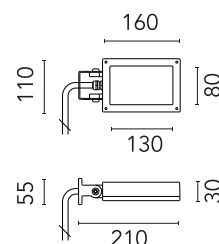

FLOS

FA52514833 Anthracite

Perseo 2

Designed by FLOS Outdoor, 2012

LED source included. Integrated electrical power supply 220-240V ON- OFF. Fixing bracket included. Equipped with a 700 mm protruding section of neoprene cable and a kit with crimpable connectors and adhesive heat-shrinkable sleeves that guarantee the tightness of the connection. Optional accessories: ground spike; feet for ground mounting and arms for wall mounting (IP68 connector included). Extraclear transparent glass.

Physical

Colour	Anthracite
Orientation	Adjustable
Longitudinal tilting (°)	200
Net weight (kg)	0.97
Package height (mm)	85
Package width (mm)	140
Package length (mm)	235
IP internal	65

Download

[Mounting instructions](#)  PDF