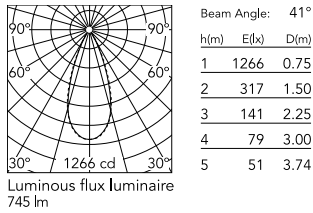

Physical

Colour	Anthracite
Orientation	Adjustable
Longitudinal tilting (°)	200
Net weight (kg)	0.97
Package height (mm)	85
Package width (mm)	140
Package length (mm)	235
IP internal	65

Download

[Mounting instructions](#)  PDF

Photometric Files

[LDT / IES](#)  ZIP

Technical Drawings

[2D](#)  ZIP

[3D](#)  ZIP

Schematic light drawing

Photometric

Lighting type	Direct
Light distribution	Symmetric
CCT (K)	2700
CRI>	80
Beam angle C0-180 (°)	42
Beam angle C90-270 (°)	42
Extreme cut off	No