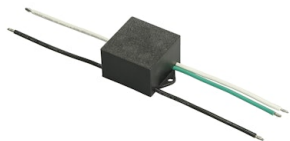

FLOS

FA52514830 Black

Perseo 2

Designed by FLOS Outdoor, 2012

LED source included. Integrated electrical power supply 220-240V ON- OFF. Fixing bracket included. Equipped with a 700 mm protruding section of neoprene cable and a kit with crimpable connectors and adhesive heat-shrinkable sleeves that guarantee the tightness of the connection. Optional accessories: ground spike; feet for ground mounting and arms for wall mounting (IP68 connector included). Extraclear transparent glass.

Accessories & Power Supply

OPTIONAL
Accessory

F990E00A000

S.P.D. (SURGE PROTECTION
DEVICE)

OPTIONAL
Accessory

FA136

Ground Spike Aimer 1/Aimer
2/Aimer 3/Perseo 2

OPTIONAL
Accessory