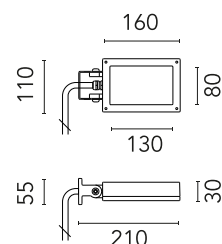

FLOS

FA52514830 Black

Perseo 2

Designed by FLOS Outdoor, 2012

LED source included. Integrated electrical power supply 220-240V ON- OFF. Fixing bracket included. Equipped with a 700 mm protruding section of neoprene cable and a kit with crimpable connectors and adhesive heat-shrinkable sleeves that guarantee the tightness of the connection. Optional accessories: ground spike; feet for ground mounting and arms for wall mounting (IP68 connector included). Extraclear transparent glass.

Physical

Colour	Black
Orientation	Adjustable
Longitudinal tilting (°)	200
Net weight (kg)	0.97
Package height (mm)	85
Package width (mm)	140
Package length (mm)	235
IP internal	65

Download

[Mounting instructions](#)  ZIP

Photometric Files

[LDT / IES](#)  ZIP

Technical Drawings

[2D](#)  ZIP

[3D](#)  ZIP

Schematic light drawing

Photometric

Lighting type	Direct
Light distribution	Symmetric
CCT (K)	2700
CRI>	80
Beam angle C0-180 (°)	42
Beam angle C90-270 (°)	42
Extreme cut off	No