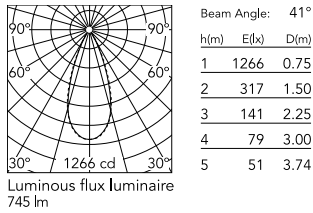

Physical

Colour	Black
Orientation	Adjustable
Longitudinal tilting (°)	200
Net weight (kg)	0.97
Package height (mm)	85
Package width (mm)	140
Package length (mm)	235
IP internal	65

Download

[Mounting instructions](#)  ZIP

Photometric Files

[LDT / IES](#)  ZIP

Technical Drawings

[2D](#)  ZIP

[3D](#)  ZIP

Schematic light drawing

Photometric

Lighting type	Direct
Light distribution	Symmetric
CCT (K)	2700
CRI>	80
Beam angle C0-180 (°)	42
Beam angle C90-270 (°)	42
Extreme cut off	No