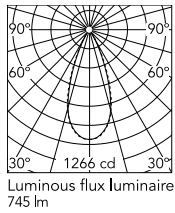

Physical

Colour	Deep Brown
Orientation	Adjustable
Longitudinal tilting (°)	200
Net weight (kg)	0.97
Package height (mm)	85
Package width (mm)	140
Package length (mm)	235
IP internal	65

Download

[Mounting instructions](#)  ZIP

Photometric Files

[LDT / IES](#)  ZIP

Technical Drawings

[2D](#)  ZIP

[3D](#)  ZIP

Schematic light drawing

Photometric

Lighting type	Direct
Light distribution	Symmetric
CCT (K)	2700
CRI>	80
Beam angle C0-180 (°)	42
Beam angle C90-270 (°)	42
Extreme cut off	No