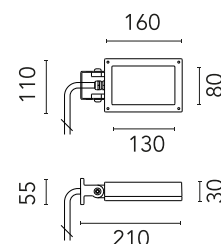

FLOS

FA52514818 Deep Brown

Perseo 2

Designed by FLOS Outdoor, 2012

LED source included. Integrated electrical power supply 220-240V ON- OFF. Fixing bracket included. Equipped with a 700 mm protruding section of neoprene cable and a kit with crimpable connectors and adhesive heat-shrinkable sleeves that guarantee the tightness of the connection. Optional accessories: ground spike; feet for ground mounting and arms for wall mounting (IP68 connector included). Extraclear transparent glass.

Physical

Colour	Deep Brown
Orientation	Adjustable
Longitudinal tilting (°)	200
Net weight (kg)	0.97
Package height (mm)	85
Package width (mm)	140
Package length (mm)	235
IP internal	65

Download

[Mounting instructions](#)  ZIP