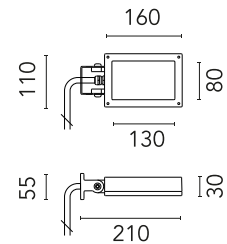

## Perseo 2

Designed by FLOS Outdoor, 2012

LED source included. Integrated electrical power supply 220-240V ON- OFF. Fixing bracket included. Equipped with a 700 mm protruding section of neoprene cable and a kit with crimpable connectors and adhesive heat-shrinkable sleeves that guarantee the tightness of the connection. Optional accessories: ground spike; feet for ground mounting and arms for wall mounting (IP68 connector included). Extraclear transparent glass.

### Physical

Colour	Forest Green
Orientation	Adjustable
Longitudinal tilting (°)	200
Net weight (kg)	0.97
Package height (mm)	85
Package width (mm)	140
Package length (mm)	235
IP internal	65