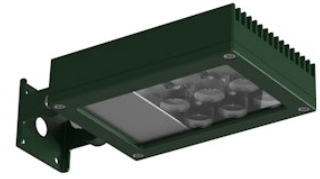

## Perseo 2

Designed by FLOS Outdoor, 2012

LED source included. Integrated electrical power supply 220-240V ON- OFF. Fixing bracket included. Equipped with a 700 mm protruding section of neoprene cable and a kit with crimpable connectors and adhesive heat-shrinkable sleeves that guarantee the tightness of the connection. Optional accessories: ground spike; feet for ground mounting and arms for wall mounting (IP68 connector included). Extraclear transparent glass.

### Main specifications

EAN	8054793646879
Mounting	Wall, Ground
Environments	Outdoor wet location
Light source type	LED
Light sources included	Yes
LED type	Power LED
Number of lamps	1
System power (W)	12
Source flux (lm)	1256
Lumen Output (lm)	745

### Physical

Colour	Forest Green
Orientation	Adjustable
Longitudinal tilting (°)	200
Net weight (kg)	0.97
Package height (mm)	85
Package width (mm)	140
Package length (mm)	235
IP internal	65