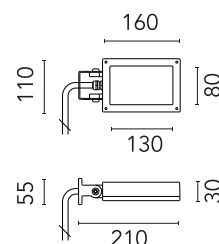

FLOS

FA52514806 Grey

Perseo 2

Designed by FLOS Outdoor, 2012

LED source included. Integrated electrical power supply 220-240V ON- OFF. Fixing bracket included. Equipped with a 700 mm protruding section of neoprene cable and a kit with crimpable connectors and adhesive heat-shrinkable sleeves that guarantee the tightness of the connection. Optional accessories: ground spike; feet for ground mounting and arms for wall mounting (IP68 connector included). Extraclear transparent glass.

Physical

Colour	Grey
Orientation	Adjustable
Longitudinal tilting (°)	200
Net weight (kg)	0.97
Package height (mm)	85
Package width (mm)	140
Package length (mm)	235
IP internal	65

Download

[Mounting instructions](#)  ZIP