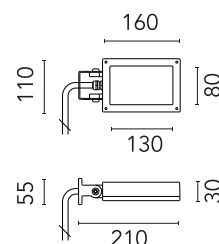

FLOS

FA52514801 White

Perseo 2

Designed by FLOS Outdoor, 2012

LED source included. Integrated electrical power supply 220-240V ON- OFF. Fixing bracket included. Equipped with a 700 mm protruding section of neoprene cable and a kit with crimpable connectors and adhesive heat-shrinkable sleeves that guarantee the tightness of the connection. Optional accessories: ground spike; feet for ground mounting and arms for wall mounting (IP68 connector included). Extraclear transparent glass.

Physical

Colour	White
Orientation	Adjustable
Longitudinal tilting (°)	200
Net weight (kg)	0.97
Package height (mm)	85
Package width (mm)	140
Package length (mm)	235
IP internal	65

Download

[Mounting instructions](#)  ZIP