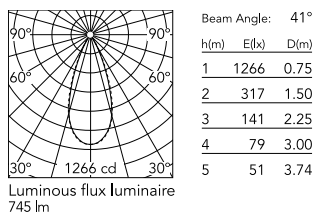

Physical

Colour	White
Orientation	Adjustable
Longitudinal tilting (°)	200
Net weight (kg)	0.97
Package height (mm)	85
Package width (mm)	140
Package length (mm)	235
IP internal	65

Download

[Mounting instructions](#)  ZIP

Photometric Files

[LDT / IES](#)  ZIP

Technical Drawings

[2D](#)  ZIP

[3D](#)  ZIP

Schematic light drawing

Photometric

Lighting type	Direct
Light distribution	Symmetric
CCT (K)	2700
CRI>	80
Beam angle C0-180 (°)	42
Beam angle C90-270 (°)	42
Extreme cut off	No