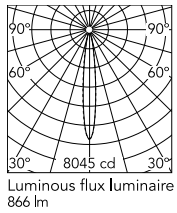

Physical

Colour	Black
Orientation	Adjustable
Longitudinal tilting (°)	200
Net weight (kg)	0.97
Package height (mm)	85
Package width (mm)	140
Package length (mm)	235
IP internal	65

Download

[Mounting instructions](#)  ZIP

Photometric Files

[LDT / IES](#)  ZIP

Technical Drawings

[2D](#)  ZIP

[3D](#)  ZIP

Schematic light drawing

h(m)	E(lx)	D(m)
1	8045	0.23
2	2011	0.47
3	894	0.70
4	503	0.94
5	322	1.17

Photometric

Lighting type	Direct
Light distribution	Symmetric
CCT (K)	2700
CRI>	80
Beam angle C0-180 (°)	13
Beam angle C90-270 (°)	13
Extreme cut off	No

Electrical

Insulation class	I
Frequency (Hz)	50/60
Main voltage (Vac)	220-240
Power supply	Integrated
Dimmable	No
Power supply type	Non Dimmable
Dimming interface	Not Dimmable
Emergency	No