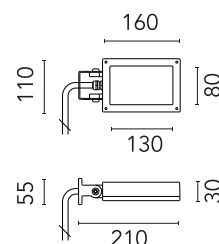

FLOS

FA52514630 Black

Perseo 2

Designed by FLOS Outdoor, 2012

LED source included. Integrated electrical power supply 220-240V ON- OFF. Fixing bracket included. Equipped with a 700 mm protruding section of neoprene cable and a kit with crimpable connectors and adhesive heat-shrinkable sleeves that guarantee the tightness of the connection. Optional accessories: ground spike; feet for ground mounting and arms for wall mounting (IP68 connector included). Extraclear transparent glass.

Physical

Colour	Black
Orientation	Adjustable
Longitudinal tilting (°)	200
Net weight (kg)	0.97
Package height (mm)	85
Package width (mm)	140
Package length (mm)	235
IP internal	65

Download

[Mounting instructions](#)  ZIP