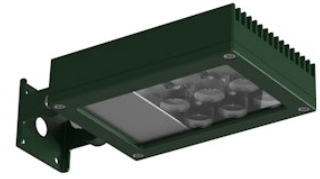

FLOS

FA52514612 Forest Green

Perseo 2

Designed by FLOS Outdoor, 2012

LED source included. Integrated electrical power supply 220-240V ON- OFF. Fixing bracket included. Equipped with a 700 mm protruding section of neoprene cable and a kit with crimpable connectors and adhesive heat-shrinkable sleeves that guarantee the tightness of the connection. Optional accessories: ground spike; feet for ground mounting and arms for wall mounting (IP68 connector included). Extraclear transparent glass.

Are you a professional and your project needs consulting and support?

[BOOK AN APPOINTMENT](#)

Main specifications

EAN	8054793646817
Mounting	Wall, Ground
Environments	Outdoor wet location
Light source type	LED
Light sources included	Yes
LED type	Power LED
Number of lamps	1
System power (W)	12
Source flux (lm)	1256
Lumen Output (lm)	866

Physical

Colour	Forest Green
Orientation	Adjustable
Longitudinal tilting (°)	200
Net weight (kg)	0.97
Package height (mm)	85
Package width (mm)	140
Package length (mm)	235
IP internal	65

Download

[Mounting instructions](#) PDF