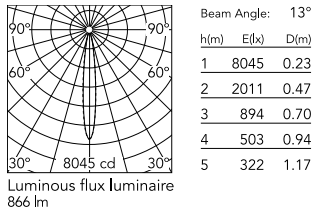

Physical

Colour	Forest Green
Orientation	Adjustable
Longitudinal tilting (°)	200
Net weight (kg)	0.97
Package height (mm)	85
Package width (mm)	140
Package length (mm)	235
IP internal	65

Download

[Mounting instructions](#) PDF

Photometric Files

[LDT / IES](#) ZIP

Technical Drawings

[2D](#) ZIP

[3D](#) ZIP

Schematic light drawing

Photometric

Lighting type	Direct
Light distribution	Symmetric
CCT (K)	2700
CRI>	80
Beam angle C0-180 (°)	13
Beam angle C90-270 (°)	13
Extreme cut off	No