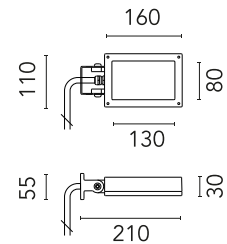

FLOS

FA52514612 Forest Green

Perseo 2

Designed by FLOS Outdoor, 2012

LED source included. Integrated electrical power supply 220-240V ON- OFF. Fixing bracket included. Equipped with a 700 mm protruding section of neoprene cable and a kit with crimpable connectors and adhesive heat-shrinkable sleeves that guarantee the tightness of the connection. Optional accessories: ground spike; feet for ground mounting and arms for wall mounting (IP68 connector included). Extraclear transparent glass.

Are you a professional and your project needs consulting and support?

[BOOK AN APPOINTMENT](#)

Main specifications

EAN	8054793646817
Mounting	Wall, Ground
Environments	Outdoor wet location
Light source type	LED
Light sources included	Yes
LED type	Power LED
Number of lamps	1
System power (W)	12
Source flux (lm)	1256
Lumen Output (lm)	866

Physical

Colour	Forest Green
Orientation	Adjustable
Longitudinal tilting (°)	200
Net weight (kg)	0.97
Package height (mm)	85
Package width (mm)	140
Package length (mm)	235
IP internal	65

Download

[Mounting instructions](#) PDF

Photometric Files

[LDT / IES](#) ZIP

Technical Drawings

[2D](#) ZIP

[3D](#) ZIP

Schematic light drawing

Photometric

Lighting type	Direct
Light distribution	Symmetric
CCT (K)	2700
CRI>	80
Beam angle C0-180 (°)	13
Beam angle C90-270 (°)	13
Extreme cut off	No