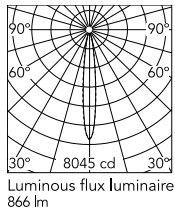

Physical

Colour	Grey
Orientation	Adjustable
Longitudinal tilting (°)	200
Net weight (kg)	0.97
Package height (mm)	85
Package width (mm)	140
Package length (mm)	235
IP internal	65

Download

[Mounting instructions](#)  ZIP

Photometric Files

[LDT / IES](#)  ZIP

Technical Drawings

[2D](#)  ZIP

[3D](#)  ZIP

Schematic light drawing

h(m)	E(lx)	D(m)
1	8045	0.23
2	2011	0.47
3	894	0.70
4	503	0.94
5	322	1.17

Photometric

Lighting type	Direct
Light distribution	Symmetric
CCT (K)	2700
CRI>	80
Beam angle C0-180 (°)	13
Beam angle C90-270 (°)	13
Extreme cut off	No

Electrical

Insulation class	I
Frequency (Hz)	50/60
Main voltage (Vac)	220-240
Power supply	Integrated
Dimmable	No
Power supply type	Non Dimmable
Dimming interface	Not Dimmable
Emergency	No