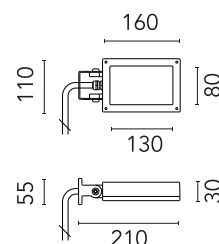

FLOS

FA52514606 Grey

Perseo 2

Designed by FLOS Outdoor, 2012

LED source included. Integrated electrical power supply 220-240V ON- OFF. Fixing bracket included. Equipped with a 700 mm protruding section of neoprene cable and a kit with crimpable connectors and adhesive heat-shrinkable sleeves that guarantee the tightness of the connection. Optional accessories: ground spike; feet for ground mounting and arms for wall mounting (IP68 connector included). Extraclear transparent glass.

Physical

Colour	Grey
Orientation	Adjustable
Longitudinal tilting (°)	200
Net weight (kg)	0.97
Package height (mm)	85
Package width (mm)	140
Package length (mm)	235
IP internal	65

Download

[Mounting instructions](#)  ZIP