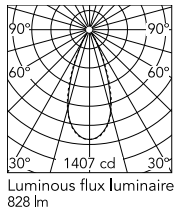

Physical

Colour	Anthracite
Orientation	Adjustable
Longitudinal tilting (°)	200
Net weight (kg)	0.97
Package height (mm)	85
Package width (mm)	140
Package length (mm)	235
IP internal	65

Download

[Mounting instructions](#)  PDF

Photometric Files

[LDT / IES](#)  ZIP

Technical Drawings

[2D](#)  ZIP

[3D](#)  ZIP

Schematic light drawing

h(m)	E(lx)	D(m)
1	1407	0.75
2	352	1.50
3	156	2.25
4	88	3.00
5	56	3.74

Photometric

Lighting type	Direct
Light distribution	Symmetric
CCT (K)	3000
CRI>	80
Beam angle C0-180 (°)	42
Beam angle C90-270 (°)	42
Extreme cut off	No

Electrical

Insulation class	I
Frequency (Hz)	50/60
Main voltage (Vac)	220-240
Power supply	Integrated
Dimmable	No
Power supply type	Non Dimmable
Dimming interface	Not Dimmable
Emergency	No