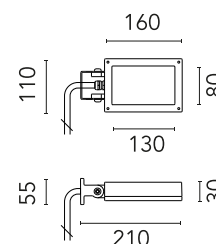

FLOS

FA52505333 Anthracite

Perseo 2

Designed by FLOS Outdoor, 2012

LED source included. Integrated electrical power supply 220-240V ON- OFF. Fixing bracket included. Equipped with a 700 mm protruding section of neoprene cable and a kit with crimpable connectors and adhesive heat-shrinkable sleeves that guarantee the tightness of the connection. Optional accessories: ground spike; feet for ground mounting and arms for wall mounting (IP68 connector included). Extraclear transparent glass.

Physical

Colour	Anthracite
Orientation	Adjustable
Longitudinal tilting (°)	200
Net weight (kg)	0.97
Package height (mm)	85
Package width (mm)	140
Package length (mm)	235
IP internal	65

Download

[Mounting instructions](#)  PDF