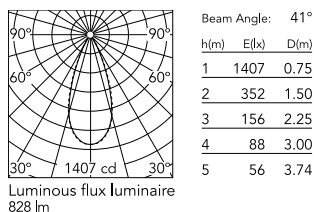

Physical

Colour	Black
Orientation	Adjustable
Longitudinal tilting (°)	200
Net weight (kg)	0.97
Package height (mm)	85
Package width (mm)	140
Package length (mm)	235
IP internal	65

Download

[Mounting instructions](#)  ZIP

Photometric Files

[LDT / IES](#)  ZIP

Technical Drawings

[2D](#)  ZIP

[3D](#)  ZIP

Schematic light drawing

Photometric

Lighting type	Direct
Light distribution	Symmetric
CCT (K)	3000
CRI>	80
Beam angle C0-180 (°)	42
Beam angle C90-270 (°)	42
Extreme cut off	No