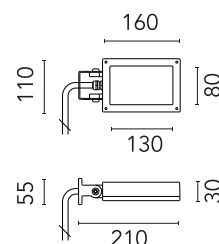

FLOS

FA52505330 Black

Perseo 2

Designed by FLOS Outdoor, 2012

LED source included. Integrated electrical power supply 220-240V ON- OFF. Fixing bracket included. Equipped with a 700 mm protruding section of neoprene cable and a kit with crimpable connectors and adhesive heat-shrinkable sleeves that guarantee the tightness of the connection. Optional accessories: ground spike; feet for ground mounting and arms for wall mounting (IP68 connector included). Extraclear transparent glass.

Physical

Colour	Black
Orientation	Adjustable
Longitudinal tilting (°)	200
Net weight (kg)	0.97
Package height (mm)	85
Package width (mm)	140
Package length (mm)	235
IP internal	65

Download

[Mounting instructions](#)  ZIP