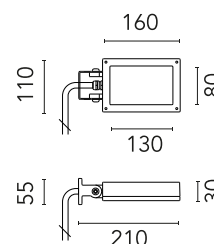

FLOS

FA52505318 Deep Brown

Perseo 2

Designed by FLOS Outdoor, 2012

LED source included. Integrated electrical power supply 220-240V ON- OFF. Fixing bracket included. Equipped with a 700 mm protruding section of neoprene cable and a kit with crimpable connectors and adhesive heat-shrinkable sleeves that guarantee the tightness of the connection. Optional accessories: ground spike; feet for ground mounting and arms for wall mounting (IP68 connector included). Extraclear transparent glass.

Physical

Colour	Deep Brown
Orientation	Adjustable
Longitudinal tilting (°)	200
Net weight (kg)	0.97
Package height (mm)	85
Package width (mm)	140
Package length (mm)	235
IP internal	65

Download

[Mounting instructions](#)  ZIP