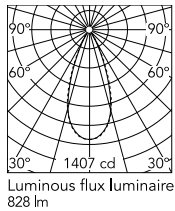

Physical

Colour	Deep Brown
Orientation	Adjustable
Longitudinal tilting (°)	200
Net weight (kg)	0.97
Package height (mm)	85
Package width (mm)	140
Package length (mm)	235
IP internal	65

Download

[Mounting instructions](#)  ZIP

Photometric Files

[LDT / IES](#)  ZIP

Technical Drawings

[2D](#)  ZIP

[3D](#)  ZIP

Schematic light drawing

h(m)	E(lx)	D(m)
1	1407	0.75
2	352	1.50
3	156	2.25
4	88	3.00
5	56	3.74

Photometric

Lighting type	Direct
Light distribution	Symmetric
CCT (K)	3000
CRI>	80
Beam angle C0-180 (°)	42
Beam angle C90-270 (°)	42
Extreme cut off	No

Electrical

Insulation class	I
Frequency (Hz)	50/60
Main voltage (Vac)	220-240
Power supply	Integrated
Dimmable	No
Power supply type	Non Dimmable
Dimming interface	Not Dimmable
Emergency	No