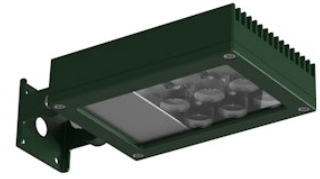

FLOS

FA52505312 Forest Green

Perseo 2

Designed by FLOS Outdoor, 2012

LED source included. Integrated electrical power supply 220-240V ON- OFF. Fixing bracket included. Equipped with a 700 mm protruding section of neoprene cable and a kit with crimpable connectors and adhesive heat-shrinkable sleeves that guarantee the tightness of the connection. Optional accessories: ground spike; feet for ground mounting and arms for wall mounting (IP68 connector included). Extraclear transparent glass.

Are you a professional and your project needs consulting and support?

[BOOK AN APPOINTMENT](#)

Main specifications

EAN	8054793642055
Mounting	Wall, Ground
Environments	Outdoor wet location
Light source type	LED
Light sources included	Yes
LED type	Power LED
Number of lamps	1
System power (W)	12
Source flux (lm)	1395
Lumen Output (lm)	828

Physical

Colour	Forest Green
Orientation	Adjustable
Longitudinal tilting (°)	200
Net weight (kg)	0.97
Package height (mm)	85
Package width (mm)	140
Package length (mm)	235
IP internal	65

Download

[Mounting instructions](#) PDF