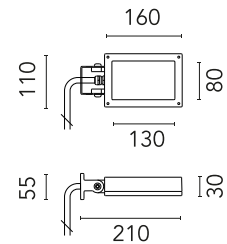

FLOS

FA52505312 Forest Green

Perseo 2

Designed by FLOS Outdoor, 2012

LED source included. Integrated electrical power supply 220-240V ON- OFF. Fixing bracket included. Equipped with a 700 mm protruding section of neoprene cable and a kit with crimpable connectors and adhesive heat-shrinkable sleeves that guarantee the tightness of the connection. Optional accessories: ground spike; feet for ground mounting and arms for wall mounting (IP68 connector included). Extraclear transparent glass.

Are you a professional and your project needs consulting and support?

[BOOK AN APPOINTMENT](#)

Main specifications

EAN	8054793642055
Mounting	Wall, Ground
Environments	Outdoor wet location
Light source type	LED
Light sources included	Yes
LED type	Power LED
Number of lamps	1
System power (W)	12
Source flux (lm)	1395
Lumen Output (lm)	828

Physical

Colour	Forest Green
Orientation	Adjustable
Longitudinal tilting (°)	200
Net weight (kg)	0.97
Package height (mm)	85
Package width (mm)	140
Package length (mm)	235
IP internal	65

Download

[Mounting instructions](#) PDF