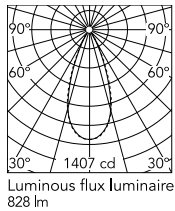

Physical

Colour	Forest Green
Orientation	Adjustable
Longitudinal tilting (°)	200
Net weight (kg)	0.97
Package height (mm)	85
Package width (mm)	140
Package length (mm)	235
IP internal	65

Download

[Mounting instructions](#) PDF

Photometric Files

[LDT / IES](#) ZIP

Technical Drawings

[2D](#) ZIP

[3D](#) ZIP

Schematic light drawing

h(m)	E(lx)	D(m)
1	1407	0.75
2	352	1.50
3	156	2.25
4	88	3.00
5	56	3.74

Photometric

Lighting type	Direct
Light distribution	Symmetric
CCT (K)	3000
CRI>	80
Beam angle C0-180 (°)	42
Beam angle C90-270 (°)	42
Extreme cut off	No

Electrical

Insulation class	I
Frequency (Hz)	50/60
Main voltage (Vac)	220-240
Power supply	Integrated
Dimmable	No
Power supply type	Non Dimmable
Dimming interface	Not Dimmable
Emergency	No