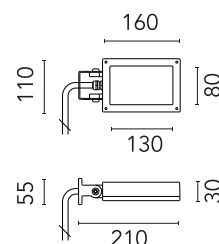

FLOS

FA52505306 Grey

Perseo 2

Designed by FLOS Outdoor, 2012

LED source included. Integrated electrical power supply 220-240V ON- OFF. Fixing bracket included. Equipped with a 700 mm protruding section of neoprene cable and a kit with crimpable connectors and adhesive heat-shrinkable sleeves that guarantee the tightness of the connection. Optional accessories: ground spike; feet for ground mounting and arms for wall mounting (IP68 connector included). Extraclear transparent glass.

Physical

Colour	Grey
Orientation	Adjustable
Longitudinal tilting (°)	200
Net weight (kg)	0.97
Package height (mm)	85
Package width (mm)	140
Package length (mm)	235
IP internal	65

Download

[Mounting instructions](#)  ZIP