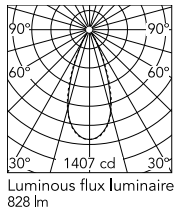

Physical

Colour	Grey
Orientation	Adjustable
Longitudinal tilting (°)	200
Net weight (kg)	0.97
Package height (mm)	85
Package width (mm)	140
Package length (mm)	235
IP internal	65

Download

[Mounting instructions](#)  ZIP

Photometric Files

[LDT / IES](#)  ZIP

Technical Drawings

[2D](#)  ZIP

[3D](#)  ZIP

Schematic light drawing

Photometric

Lighting type	Direct
Light distribution	Symmetric
CCT (K)	3000
CRI>	80
Beam angle C0-180 (°)	42
Beam angle C90-270 (°)	42
Extreme cut off	No