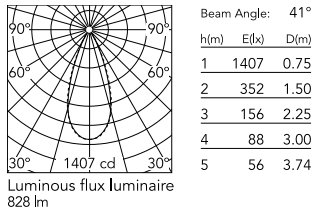

Schematic light drawing