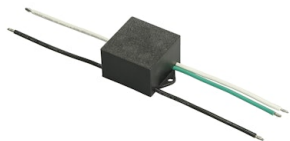

Accessories & Power Supply

OPTIONAL
Accessory

F990E00A000

S.P.D. (SURGE PROTECTION
DEVICE)

OPTIONAL
Accessory

FA136

Ground Spike Aimer 1/Aimer
2/Aimer 3/Perseo 2