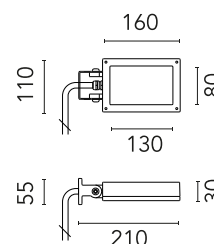

## Perseo 2

Designed by FLOS Outdoor, 2012

LED source included. Integrated electrical power supply 220-240V ON- OFF. Fixing bracket included. Equipped with a 700 mm protruding section of neoprene cable and a kit with crimpable connectors and adhesive heat-shrinkable sleeves that guarantee the tightness of the connection. Optional accessories: ground spike; feet for ground mounting and arms for wall mounting (IP68 connector included). Extraclear transparent glass.

### Physical

Colour	White
Orientation	Adjustable
Longitudinal tilting (°)	200
Net weight (kg)	0.97
Package height (mm)	85
Package width (mm)	140
Package length (mm)	235
IP internal	65