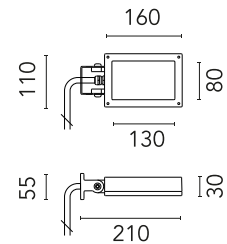

## Perseo 2

Designed by FLOS Outdoor, 2012

LED source included. Integrated electrical power supply 220-240V ON- OFF. Fixing bracket included. Equipped with a 700 mm protruding section of neoprene cable and a kit with crimpable connectors and adhesive heat-shrinkable sleeves that guarantee the tightness of the connection. Optional accessories: ground spike; feet for ground mounting and arms for wall mounting (IP68 connector included). Extraclear transparent glass.

### Physical

Colour	Anthracite
Orientation	Adjustable
Longitudinal tilting (°)	200
Net weight (kg)	0.97
Package height (mm)	85
Package width (mm)	140
Package length (mm)	235
IP internal	65

## Schematic light drawing

Beam Angle: 41°

h(m)	E(lx)	D(m)
1	1438	0.75
2	359	1.50
3	160	2.25
4	90	3.00
5	58	3.74

Luminous flux luminaire  
846 lm